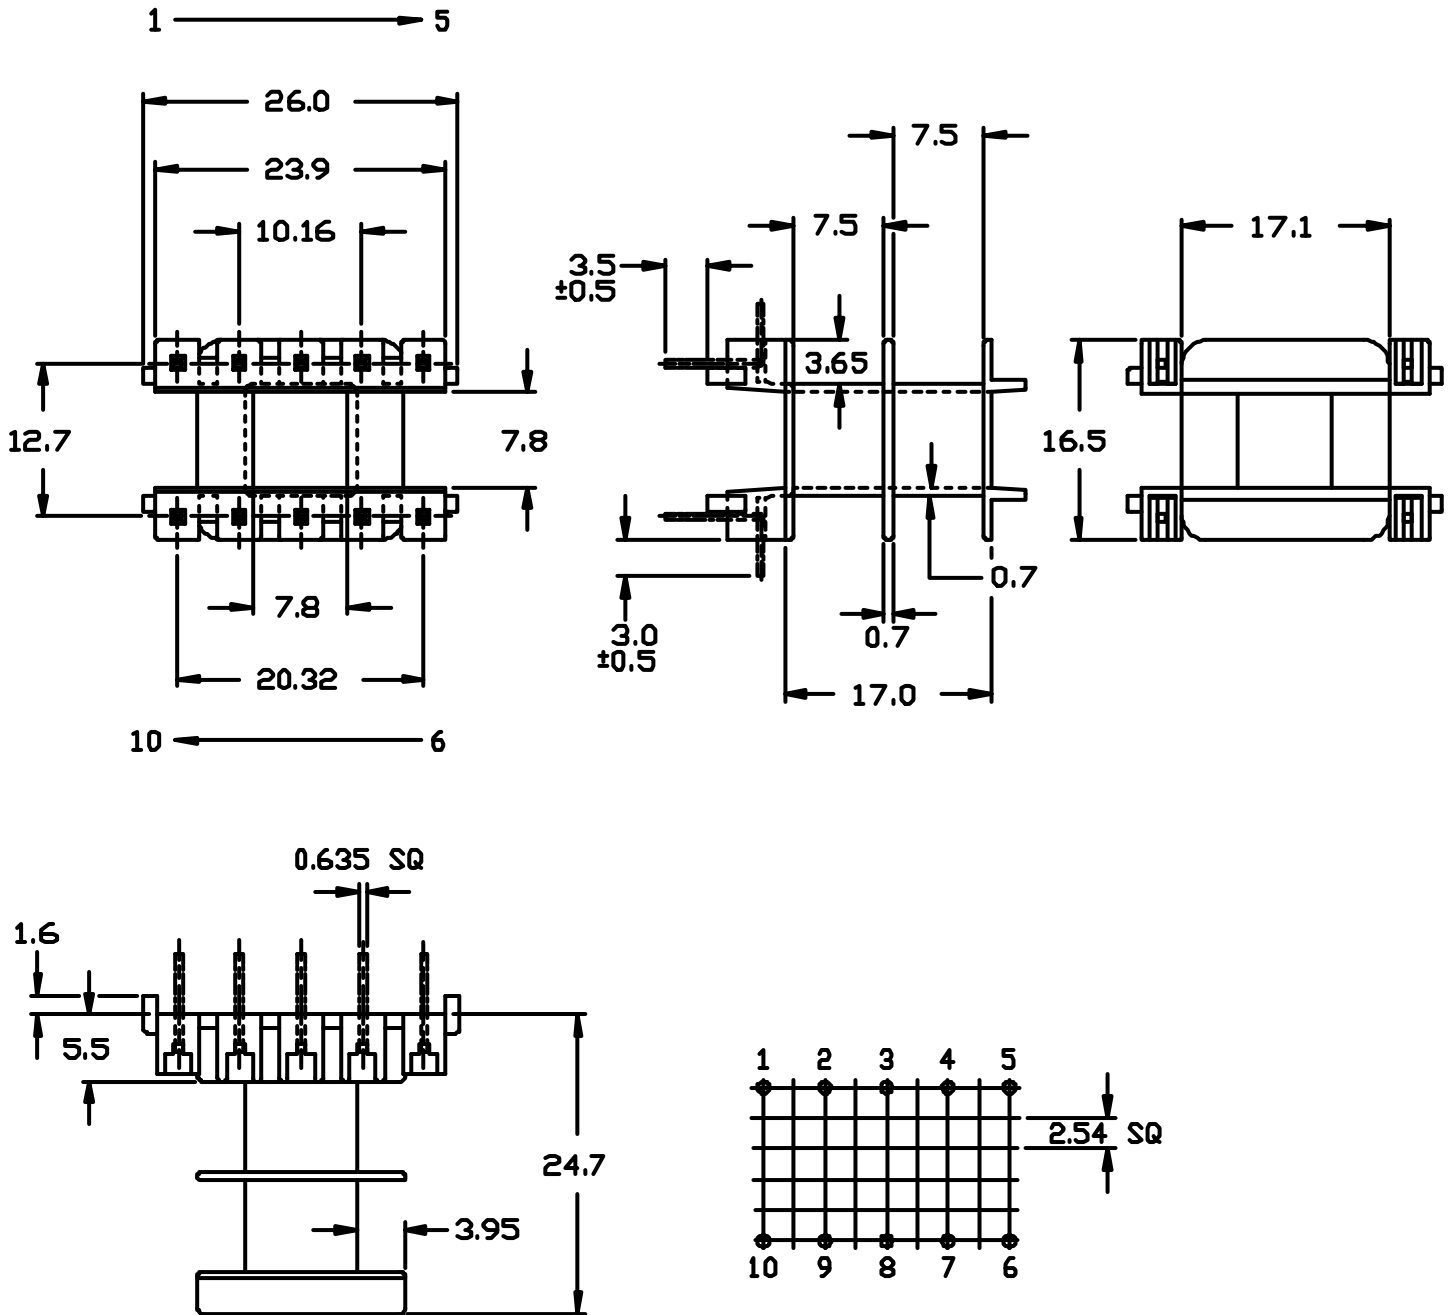

Part No. FE0105

EF25/13/7 Vertical Double Section Bobbin

Dimensions in millimetres.